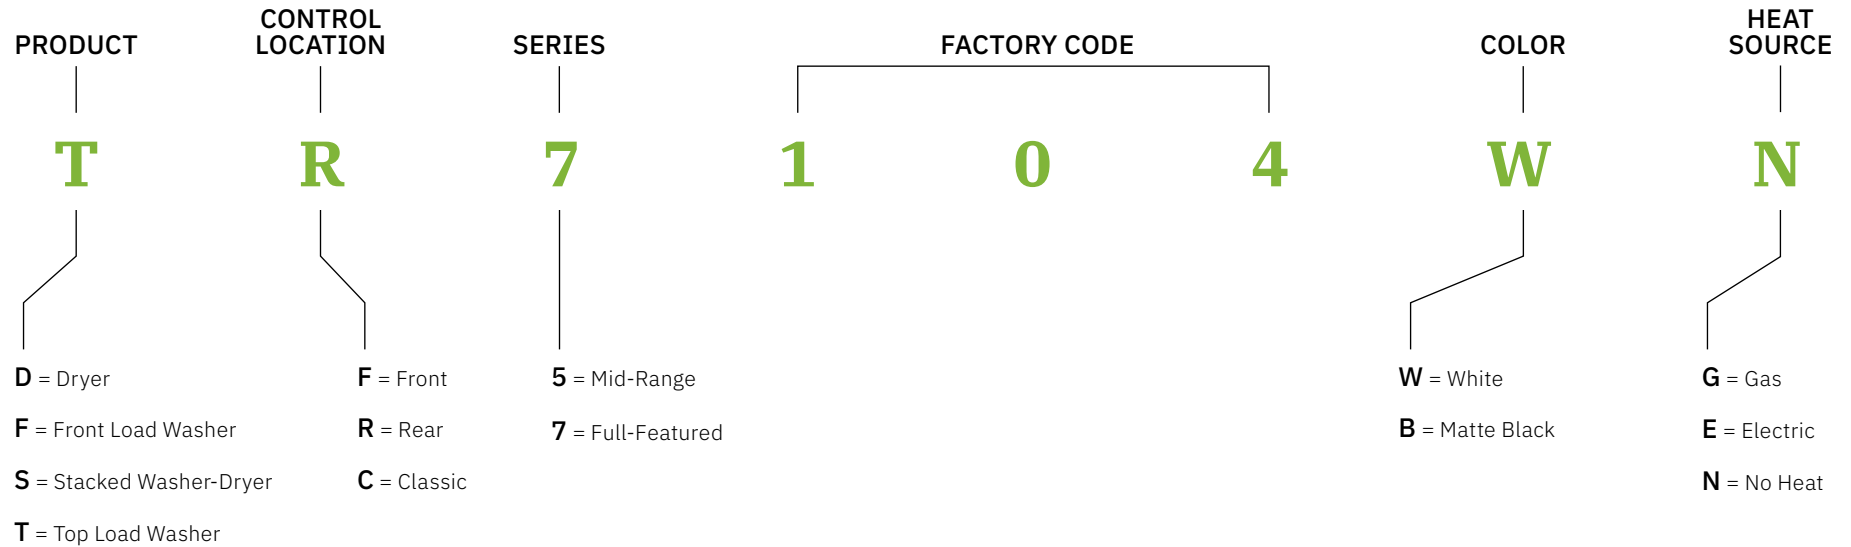

PRODUCT CODE KEY

The first three characters will be used in marketing materials for consumers, while product orders will utilize all 8 characters. For example:

TOP LOAD WASHER LINE

CONSUMER First Three Characters	PRODUCT ORDERS Full Product Code
TR7	TR7104WN
TR5	TR5104WN
TC5	TC5102WN