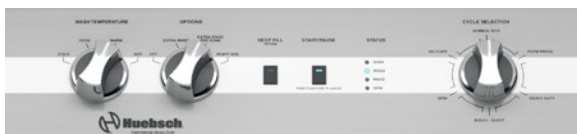

TC5 Control Panel – White

TC5 Control Panel – Matte Black

Huebsch® Classic Clean™

Classic wash action and fast cycle times

No Lid Lock

Add items mid-cycle

Pet Plus™

Tailored cycle for pet hair removal