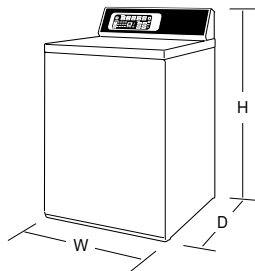

D-Depth	Height with Lid Open
28"	53"
28"	53"
28"	53"

DRYERS

DR7

Product Code	DR7103WE (White) DR7103BE (Matte Black)
Capacity – Cu. Ft.	7.0
Galvanized Cylinder	●
ADA Compliant	●
Cylinder Light	●
Reversible Door	●
Lint Filter Guard	●
Sanitize	●
Preset Cycles	10
Temperature Selections	4
End-of-Cycle Signal	●
Extended Tumble	●
Moisture Sensor	●
Commercial Cool-Down Technology	●
Steam Boost	●
Steam Refresh	●
Steam Sanitize	●
Anti-Static	●
Time Remaining Display	●
Favorite Cycles	●
Pet Plus™ Cycles	●
Warranty	7-Year Parts & Labor
Model No. (Gas) (Electric)	ZDEE9RYS177CW01 ZDEE9RYS178CB01
UPC (Gas) (Electric)	810084500385 810084501597