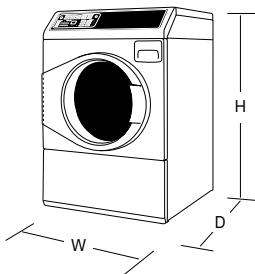

Optional Accessories

Drying rack – Part # D512082
Directional Exhaust Kit –
Part # 528P3