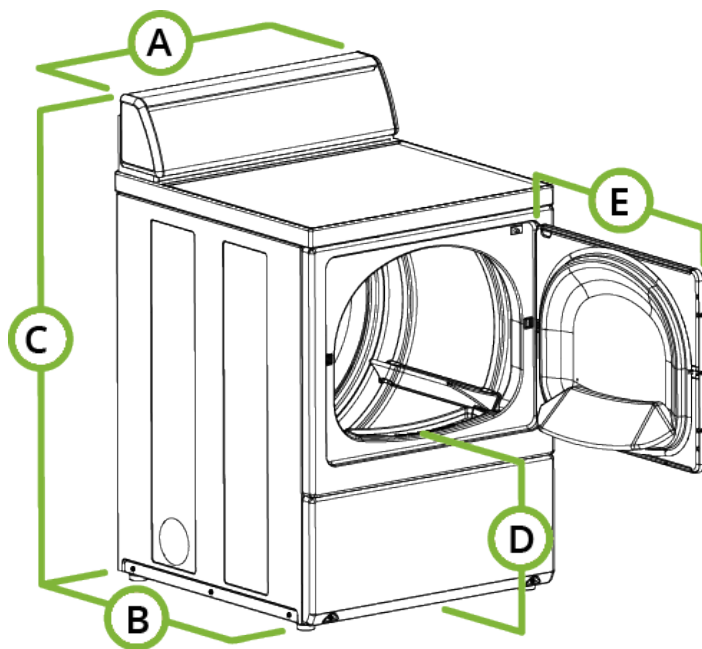

Huebsch Homestyle Dryer - Homestyle Dryer Specifications

Model	YDEE7RGS303ZW01
General details	
Control	Electronic Control
Control location	Rear
Actuation	None
Drum	
Capacity kg	10.5
Volume l	198
Power	
Motor power kW	0,25
Cabinet	
Cylinder Finish	Galvanized
Color	White
Door type	Solid
Connections	
Electrical requirements	220-240/50/1
Gas inlet connection mm	9,525
Transport data	
Net weight kg	60
Shipping weight kg	64
Dimensions HxWxD mm	1086 x 683 x 711
Packed dimensions HxWxD mm	1156 x 775 x 826
Packed volume m3	0,74